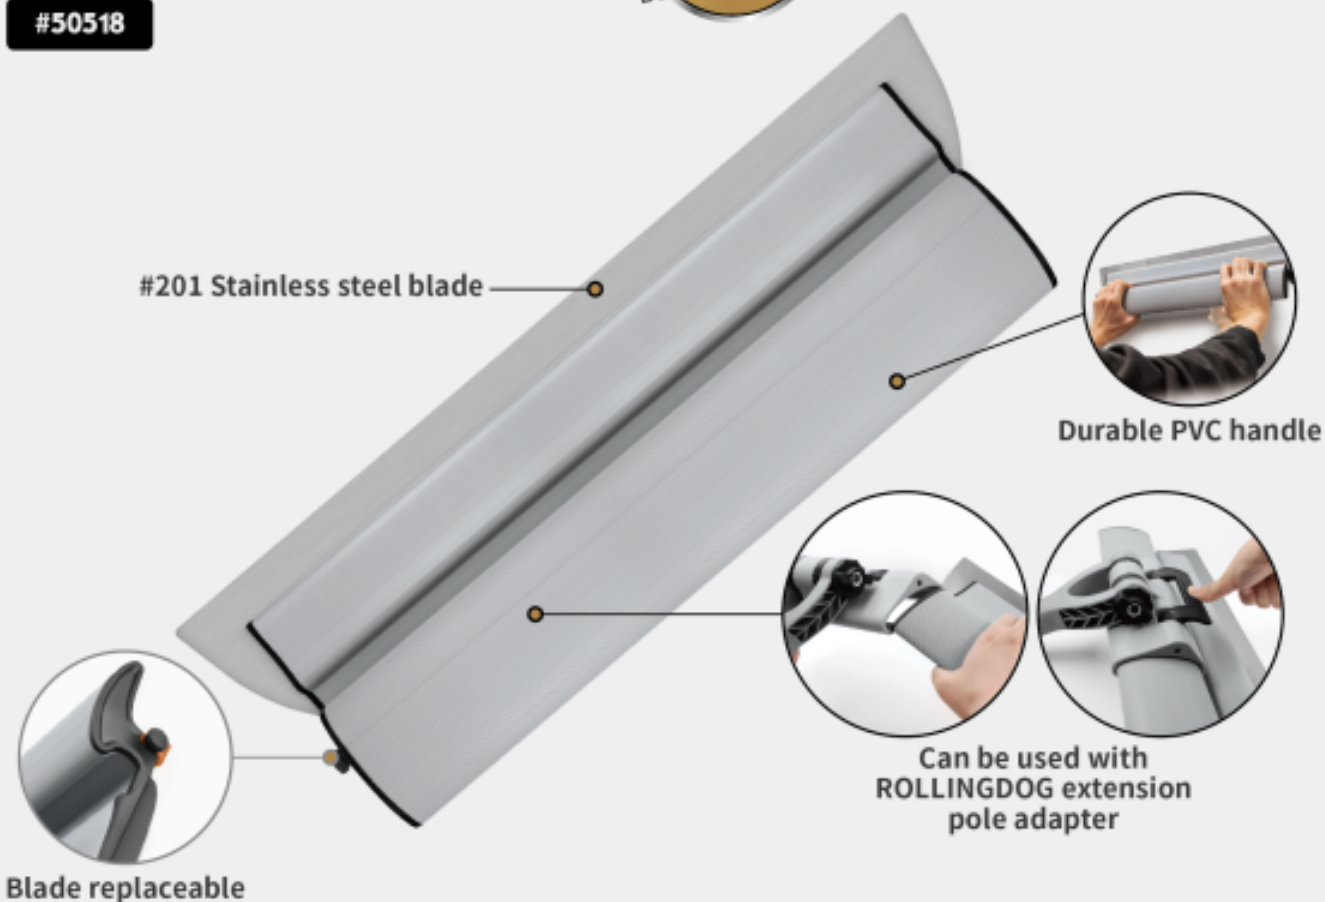

SKIMMING BLADE

#50518