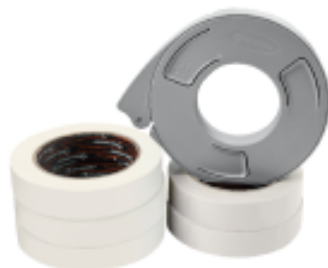

SAFE-GUARD™

UK.PAT: 6139829/CN.PAT: 2019306667597

- 1 Tape dispenser (24mm x 50m)
- 5 rolls masking tape (24mm x 50m)
- Water based acrylic adhesive
- Crepe paper backing
- 60°C Heat resistant
- 6 day clean removal

Item	#81322
Heading	6PC Tape Dispenser With Masking Tape Refills

MASKING FILM WITH DISPENSER

CN.PAT: 2021302842823

- Refillable film dispenser with cutter
- Masking tape
- 6 days clean removal
- 60°C heat resistant
- Water based acrylic adhesive
- Masking film
- Electrostatically treated film clings to surface when applied

Item	#80500
Size	110mm x 30m
Heading	PRE-TAPED Masking film with dispenser