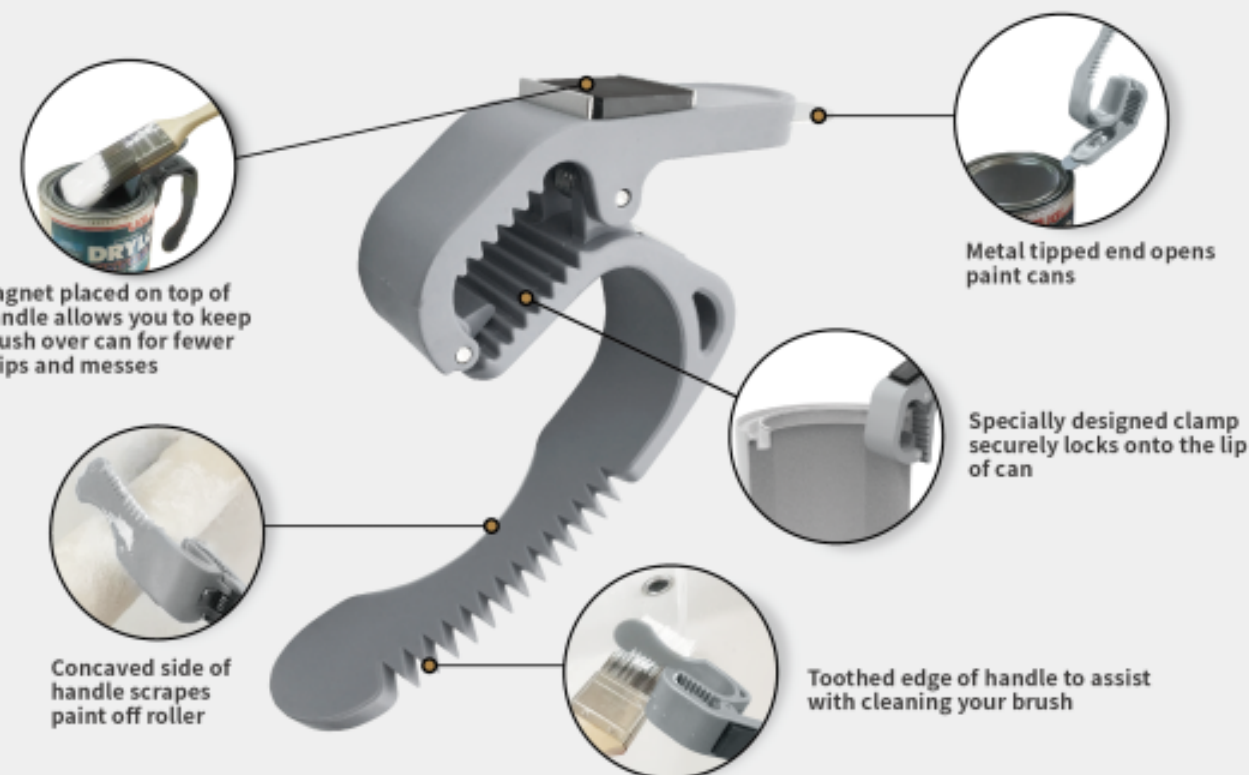

PAINT PAL™
Multifunction magnetic Brush clip

#80627