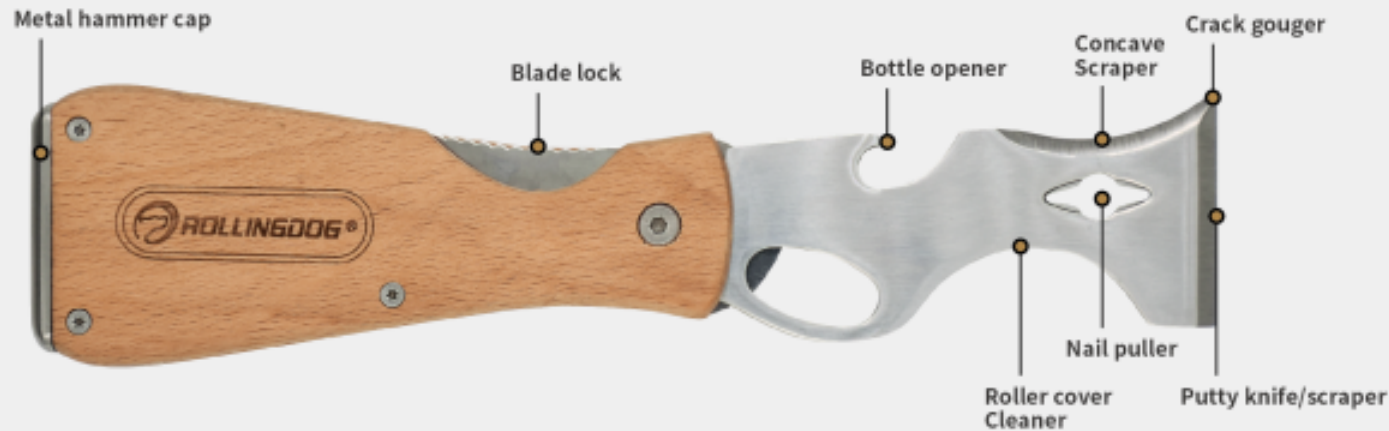

FOLDING MULTI-FUNCTION PAINTER'S TOOL

#50217

DOBERMAN™-14 IN 1 MULTI-TOOL CA.PAT: 2023301610870

- Stiff
- Folding blade and belt clip for easy carry
- 420 stainless steel blade and solid hammer end cap
- Beech wood handle

Item	#50531
Heading	14 IN 1 Multi-tool

FX 500 Series CN.PAT: 2019305536682

- Flexible
- Rubber gripped handle
- Tapered carbon steel blade

Item	#50001	#50002	#50003	#50115	#50004	#50005
Heading	1" (25mm)	1.5" (38mm)	2" (50mm)	2.5" (63mm)	3" (76mm)	4" (101mm)

Item	#50006	#50007
Heading	5" (127mm)	6" (152mm)