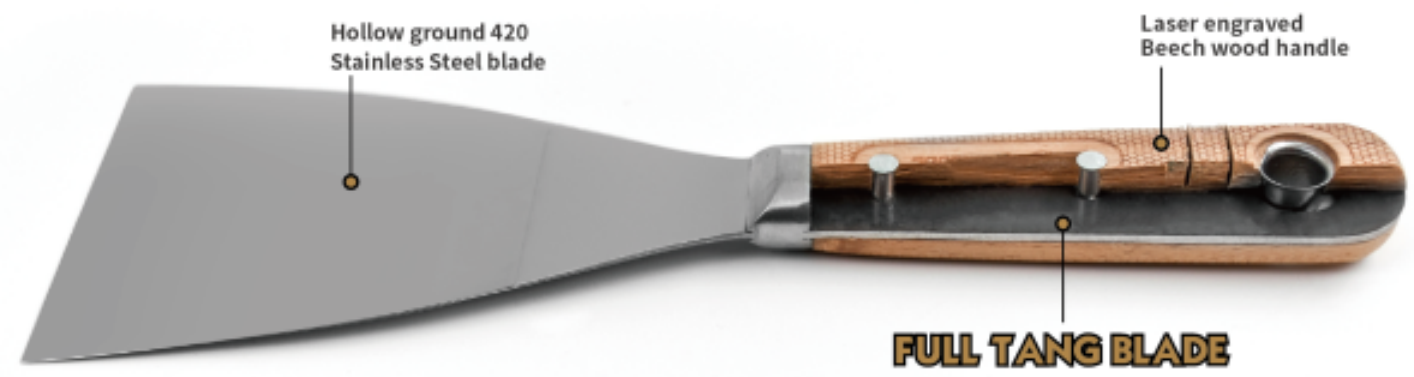

DOBERMAN™ CN.PAT: 2020305958507/2020211360054

- Flexible
- Hollow ground 420 Stainless Steel blade
- Laser engraved Beech wood handle

Item	#50155	#50156	#50157	#50158
Heading	1.5" (25.4mm)	2" (50.8mm)	3" (76.2mm)	4" (101.6mm)