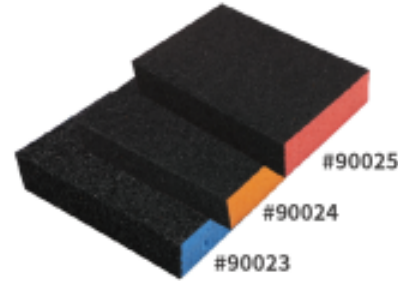

4PC HAND SANDING BLOCK KIT

CN.PAT: 2020304860554

- 1PC Sand-All sponge grip
- 1PC 60 Grit Sanding Sponge
- 1PC 120 Grit Sanding Sponge
- 1PC 180 Grit Sanding Sponge

Item	#90163
Heading	4PC Hand sanding block kit