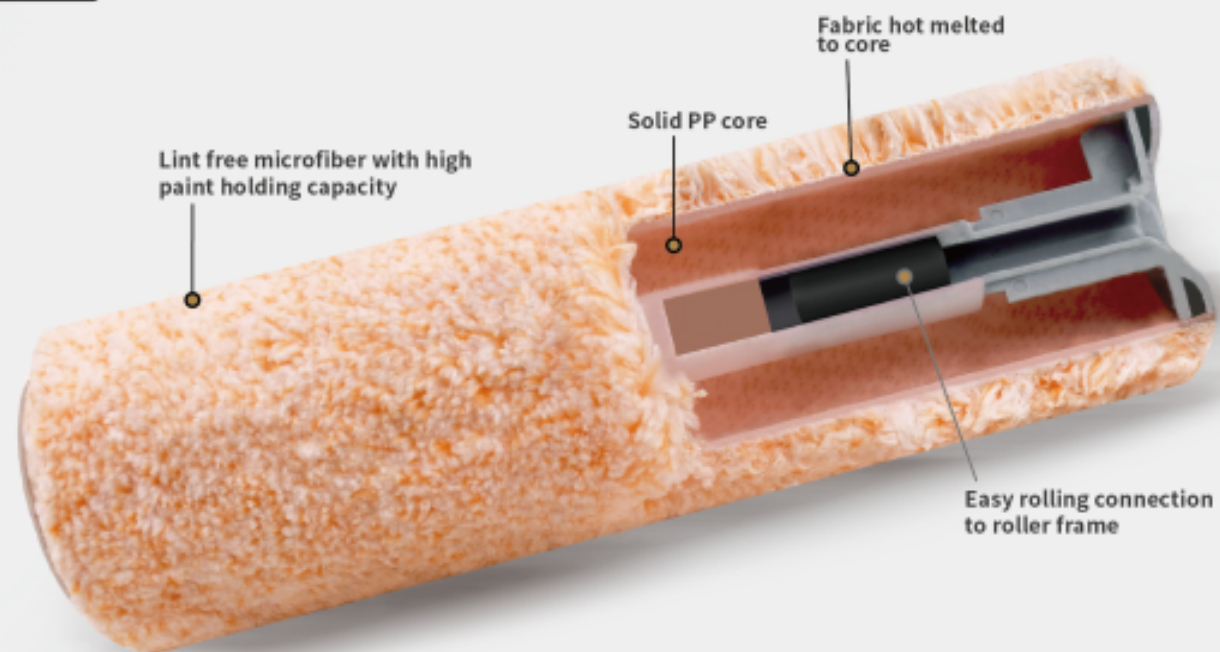

- Roller:**
- Ergonomic rubber gripped handle

Item	#60278 EU	#60256 EU
length	100mm (4")	230mm (9")
Roller frame	6mm	8mm
Nap	9.5mm (3/8")	

SUPER-MICRO™

MICROFIBER ROLLER COVER

#00242

SUPER-MICRO™

UK.PAT: 6139822/EU.PAT: 003508118-0001