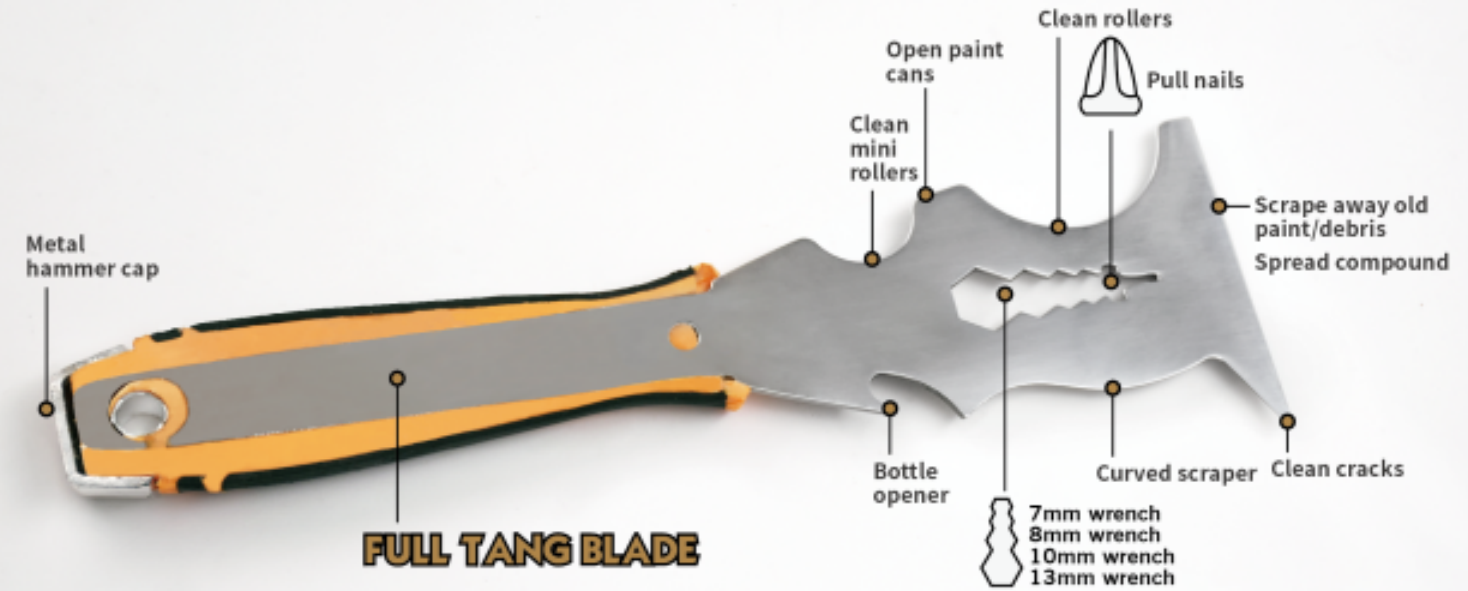

Greyhound series

UK.PAT: 6184514/CN.PAT: 2020301860656

- Flexible
- Hollow ground 420 stainless steel blade
- Ergonomic rubber gripped handle
- Metal hammer cap, hanging hole

Item	#50387	#50388	#50389	#50390	#50391	#50392
Heading	1" (25mm)	1.5" (38mm)	2" (50mm)	2.5" (63mm)	3" (76mm)	4" (101mm)

Item	#50393	#50394	#50395
Heading	5" (127mm)	6" (152mm)	8" (203mm)

Greyhound series

UK.PAT: 6184514/CN.PAT: 2020301860656

- Ultra-flex
- Hollow ground 420 stainless steel blade
- Ergonomic rubber gripped handle
- Metal hammer cap, hanging hole
- Non-stick Titanium coated blades

Item	#50405	#50406	#50407	#50408	#50409	#50410
Heading	1" (25mm)	1.5" (38mm)	2" (50mm)	2.5" (63mm)	3" (76mm)	4" (101mm)

Item	#50411	#50412	#50413
Heading	5" (127mm)	6" (152mm)	8" (203mm)

Greyhound series

UK.PAT: 6184514/CN.PAT: 2020301860656

- Ultra-flex
- Hollow ground 420 stainless steel blade
- Ergonomic rubber gripped handle
- Metal hammer cap, hanging hole

Item	#50378	#50379	#50380	#50381	#50382	#50383
Heading	1" (25mm)	1.5" (38mm)	2" (50mm)	2.5" (63mm)	3" (76mm)	4" (101mm)

Item	#50384	#50385	#50386
Heading	5" (127mm)	6" (152mm)	8" (203mm)

14 IN 1 3" PAINTER'S MULTI TOOL

#50417-T

PAINTER'S MULTI TOOL

CN.PAT: 2020301860656

- Stiff
- 420 Stainless Steel
- Soft ergonomic rubber grip around full tang blade
- Metal hammer cap, hanging hole

Item	#50417-T
Heading	3" Painter's Multi Toll (14 in 1)

CHISEL SCRAPER

UK.PAT: 6184514/CN.PAT: 2020301860656

- Stiff
- 420 stainless steel rigid blade with chiseled edge
- Ergonomic rubber gripped handle
- Metal hammer cap, hanging hole

Item	#50414	#50415	#50416
Heading	1.5" (38mm)	3" (76mm)	3" (76mm)

#50416