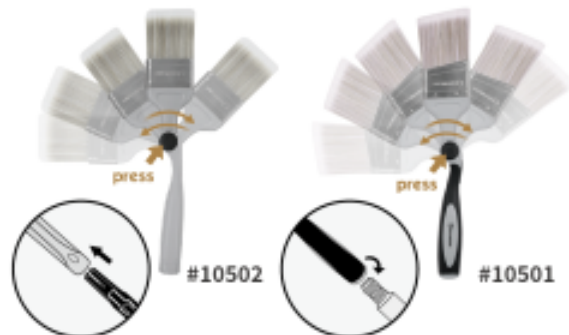

PRO-ANGLE™ Top-cut brush

UK.PAT: 6139820/BR.PAT: 2020300720827

- Best with Latex paint
- Stainless steel ferrule
- Solid Round Tapered filament
- Angle adjusting handle

Item	#10502 EU	#10501 USA
Heading	2.5" Flat	2.5" Angular