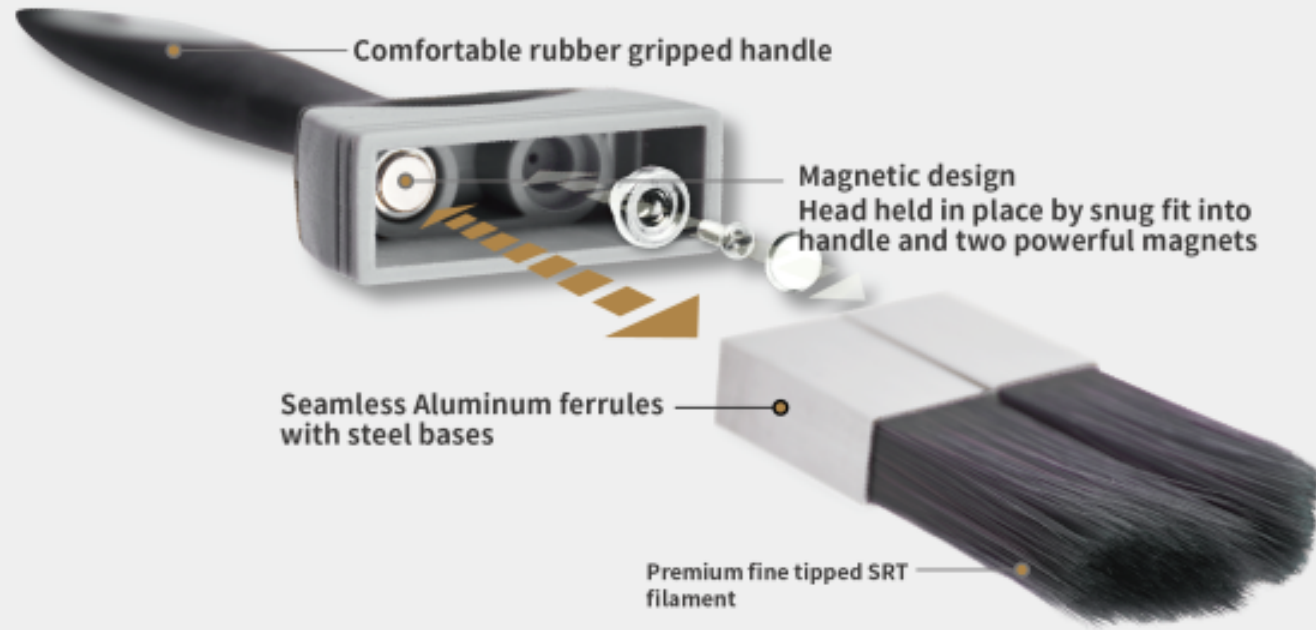

VERSATILE PAINTER™

#10431

MAGNETIC BRUSH SET

Comfortable rubber gripped handle

Magnetic design
Head held in place by snug fit into handle and two powerful magnets

Seamless Aluminum ferrules with steel bases

Premium fine tipped SRT filament

The brush head can be removed and used without the handle for better use in tight spaces

Innovative hook on the end of the handle

No Rivets
Seamless stainless steel ferrule

Comfortable rubber gripped handle

Oval ferrule holds more paint and is perfect for detail & trim work.

MALAMUTE
PREMIUM PERFORMANCE

#10110-P