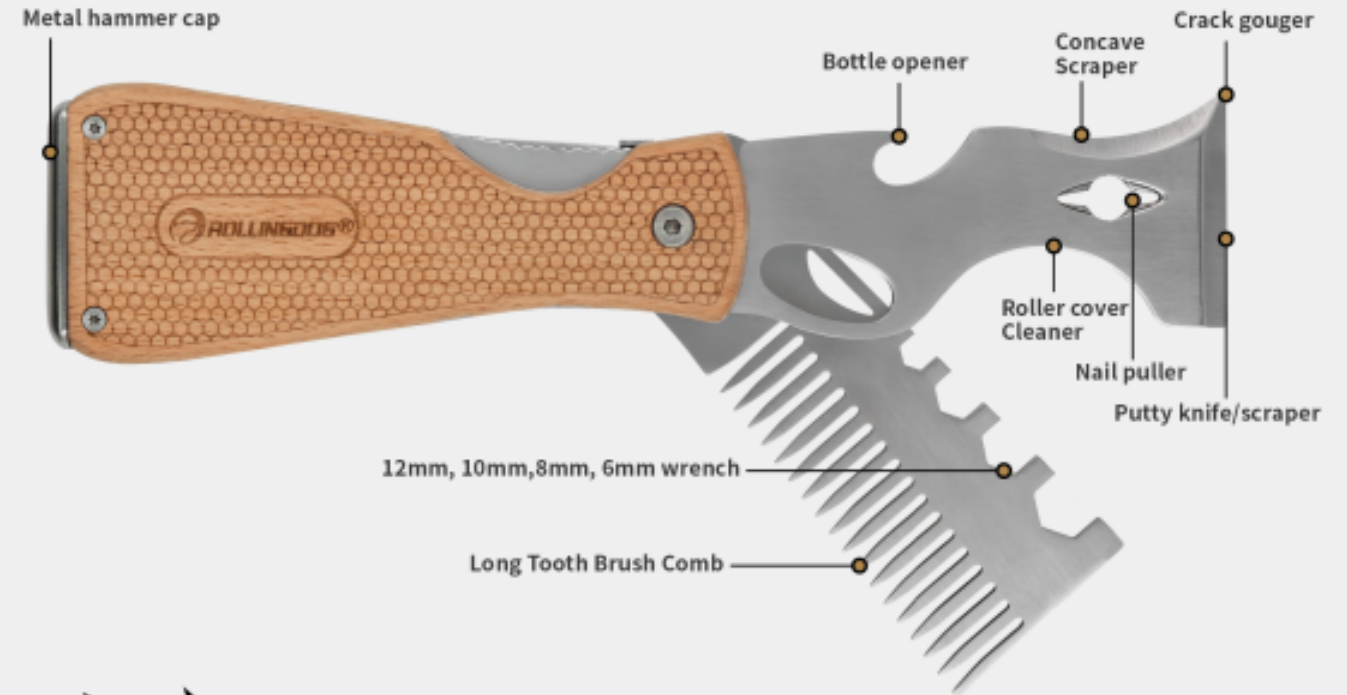

14 IN 1 MULTI-TOOL