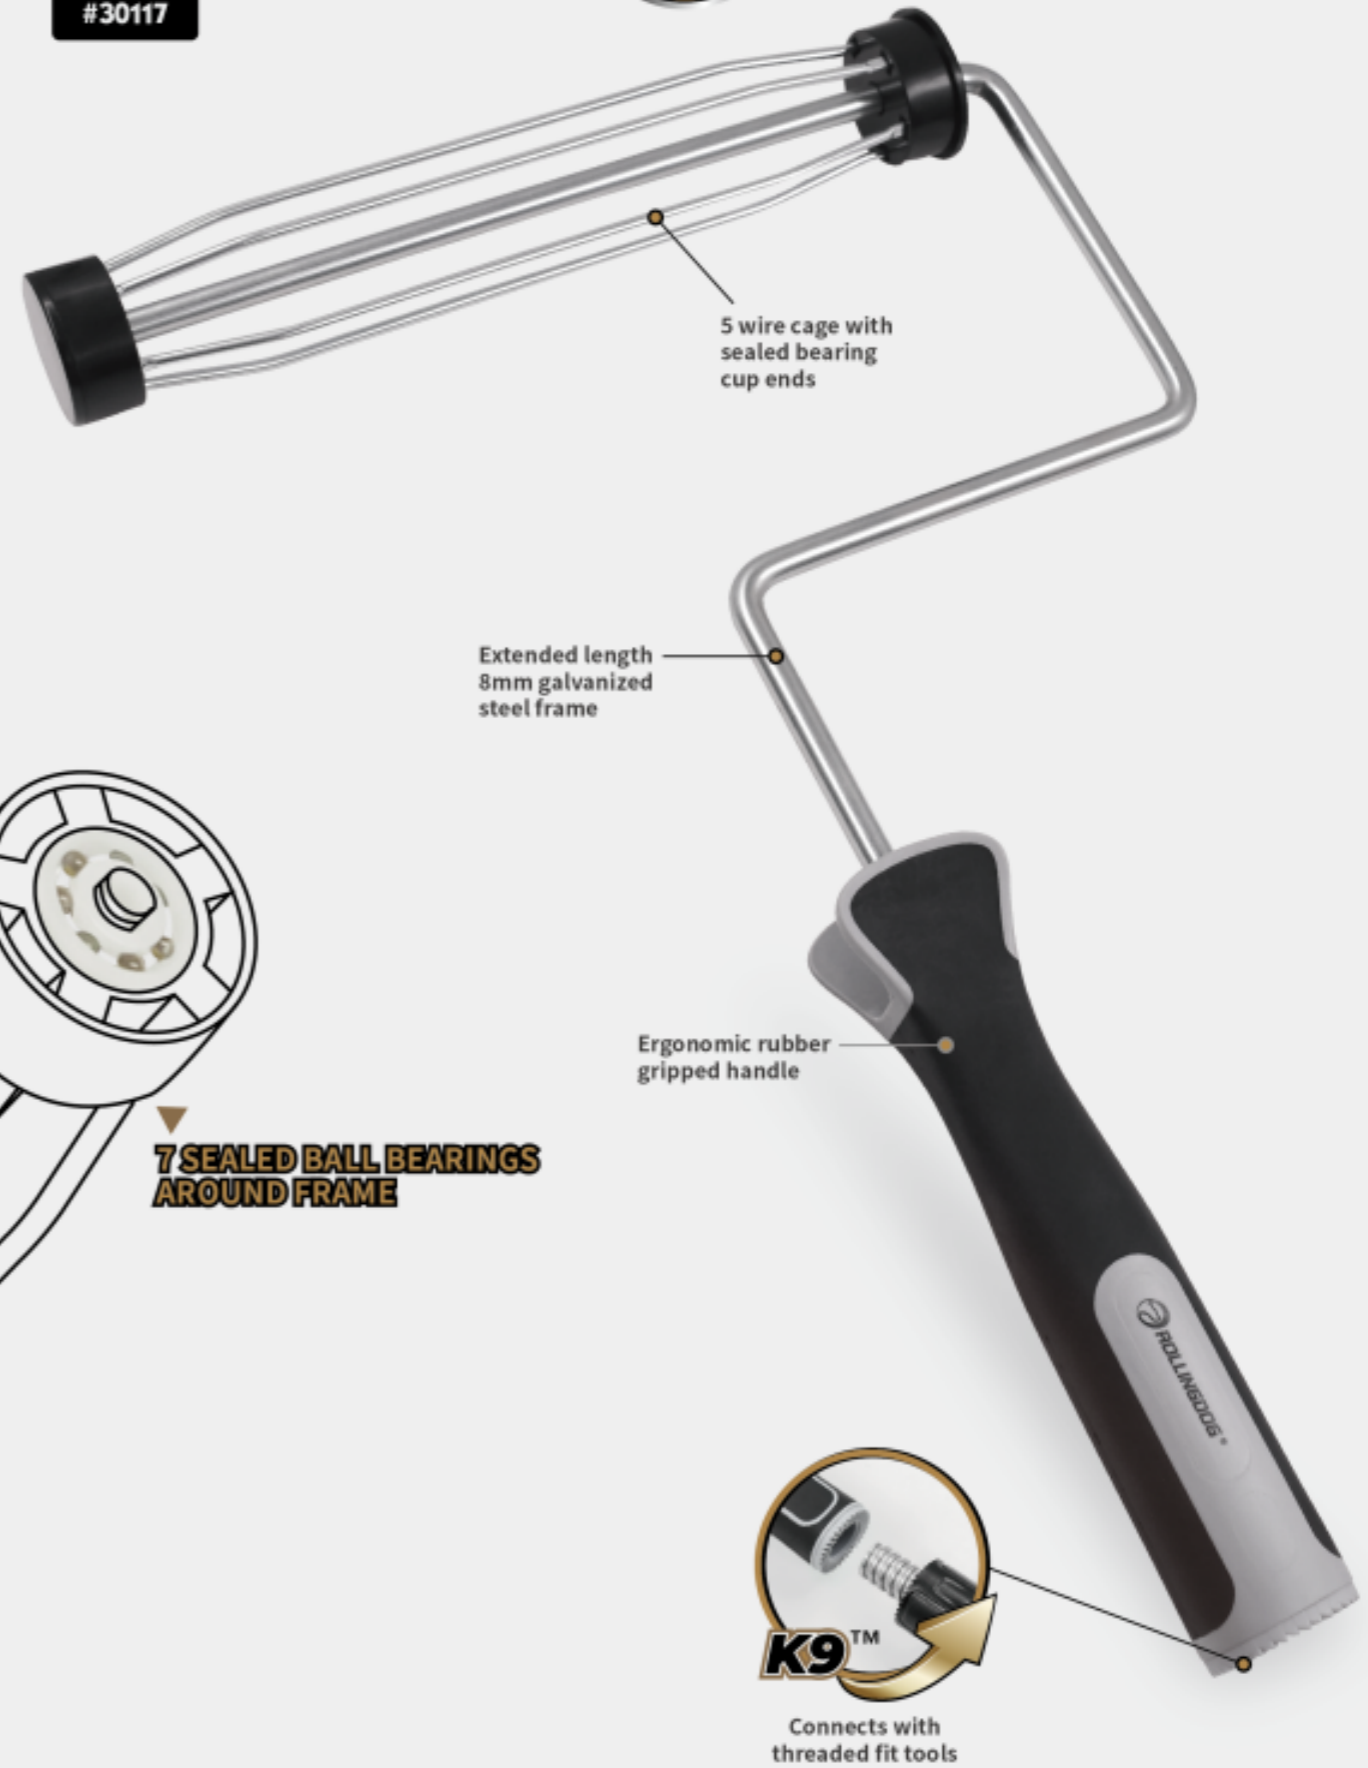

PAINT ROLLER

CN.PAT: 2019304563343

Roller Cover:

- Polyester
- Works with all paints

Item	#00392 USA	#00413 USA	#00393 USA	#00414 USA	#00421 USA
length	2PC 76mm (3")	230mm (9")	230mm (9")	230mm (9")	457mm (18")
Fits on roller frame	38mm (1.5") cage				
Nap	12mm (1/2")	6mm (1/4")	12mm (1/2")	19mm (3/4")	12mm (1/2")

Roller:

Item	#60288 USA	#60287 USA
length	76mm (3")	100mm (4")
Roller frame	38mm (1.5") cage	6mm rod
Nap	12mm (1/2")	12mm (1/2")

**DETAIL PRO™
SMOOTH ROLLER**

#30117