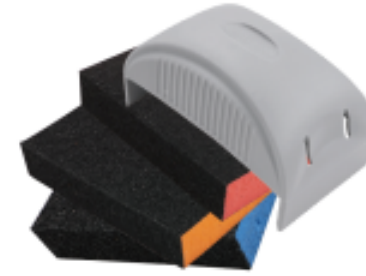

STEARATED SANDPAPER SHEETS

- Dry sanding
- Aluminum oxide grit on paper that is 30% latex for added strength and durability
- New improved steared grit greatly reduces clogging
- Sander Size: 230mm x 280mm

Item	#90128	#90129	#90130
Heading	10PC Stearated sandpaper sheets Grit: 80	10PC Stearated sandpaper sheets Grit: 180	10PC Stearated sandpaper sheets Grit: 320

4PC SANDING SPONGE SET

CN.PAT: 2021302842819/2022303074271

- 1pc Ergonomic rubber gripped handle
- Ergonomic rubber gripped handle fits standard sanding sponge (12.5cm x 7cm x 2.4cm)
- 3pcs sanding sponges
- Flexible sponges with anti-clogging pattern
- Prepare surfaces from rough to smooth using 60 grit, 120 grit, and finally 180 grit
- Aluminum oxide grit

Item	#90177
Heading	4PC Sanding Sponge Set

3PC SANDING SPONGE SET

CN.PAT: 2021302842819

- 12.5cm x 7 x 2.5cm
- Flexible sponges with anti-clogging pattern
- Prepare surfaces from rough to smooth using 60 grit, 120 grit, and finally 180 grit
- Aluminum oxide grit

Item	#90164	#90165	#90166
Heading	Sanding Sponge Grit: 60	Sanding Sponge Grit: 120	Sanding Sponge Grit: 180

SAND-ALL POWER GRIP

CN.PAT: 2020304860554

- Sand Stronger For Longer With The Sand-All Power Grip
- Use With Abrasive Block 10cm x 7cm x 2.5cm

Item	#90074G
Heading	Sand-all power grip

4PC HAND SANDING BLOCK KIT

CN.PAT: 2020304860554

- 1PC Sand-All sponge grip
- 1PC 60 Grit Sanding Sponge
- 1PC 120 Grit Sanding Sponge
- 1PC 180 Grit Sanding Sponge

Item	#90163
Heading	4PC Hand sanding block kit

3PC SANDING SPONGE SET

- 12.5cm x 7 x 2.5cm
- Prepare surfaces from rough to smooth using 60 grit, 120 grit, and finally 180 grit
- Aluminum oxide grit

Item	#90023	#90024	#90025
Heading	Sanding Sponge Grit: 60	Sanding Sponge Grit: 120	Sanding Sponge Grit: 180