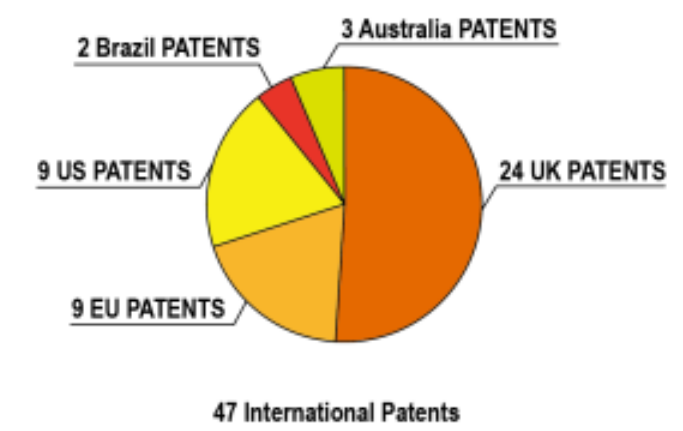

Innovation is a core value at ROLLINGDOG. We have a product R&D team of nearly 20 people in our Ningbo headquarters. More than 100 new products are developed every year with updated and improved designs. This ensures the uniqueness of our products meets the markets needs while attracting new and old customers alike.

- **1000+** SKU RELATED TO PAINTING APPLICATION, TEMPORARY PROTECTION, SURFACE PREPARATION
- **60%+** PRODUCTS OF ROLLINGDOG INCLUDE PATENTED DESIGNS
- **5%+** OF SALES REVENUE IS INVESTED IN R&D
- **250+** GLOBAL PATENT