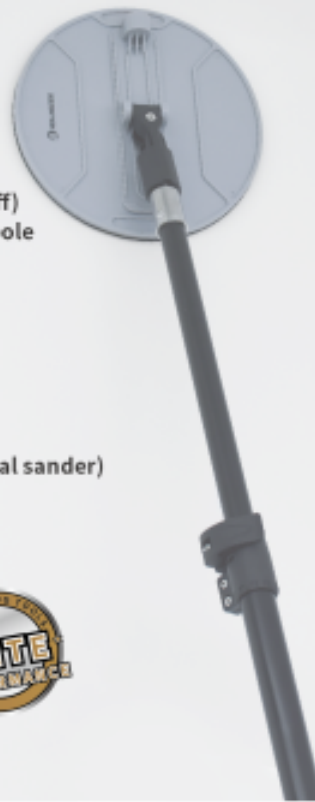

WALL SANDING & PAINTING SET CN PAT. 201730375874X/CN PAT. 2019304953363

- For use with all paints
- Flat to satin paint application
- For smooth to semi smooth surfaces
- Includes:
  - 1pc 9" (230mm) 5 wire cage roller frame (38mm cage)
  - 2pcs 9" Super-Micro™ microfiber roller covers (3/8" nap)
  - 1pc 9" Sturdy plastic paint tray
  - 1pc 4" (100mm) Jumbo mini roller frame
  - 2pcs 4" Super-Micro™ microfiber roller covers (3/8" nap)
  - 1pc 4" plastic paint tray
  - 1pc Doberman™ 2.5" angular brush with ergonomic handle (Stiff)
  - QuickFire!™ 27.5" - 47.2" (0.7m - 1.2m) telescoping extension pole (Can be used with rollers and sanders)
  - Surfex™ Radial wall (220mm) sander
    - Hook and loop sanding pad
    - Rubber gripped handle
    - Threaded extension pole adapter
    - 6pcs aluminum oxide sandpaper (2pcs each 80,120,240 grit)
  - Surfex™ Rectangular wall sander (225mm x 85mm)
    - (Handle and extension pole adapter interchangeable with radial sander)
    - Hook and loop sanding pad
    - 6pcs aluminum oxide sandpaper (2pcs each 80,120,240 grit)

Item	#70289 USA
Heading	26PC Wall sanding & painting set

DRYWALL SANDING / SKIMMING BLADE SET EU PAT. 015002057-0002