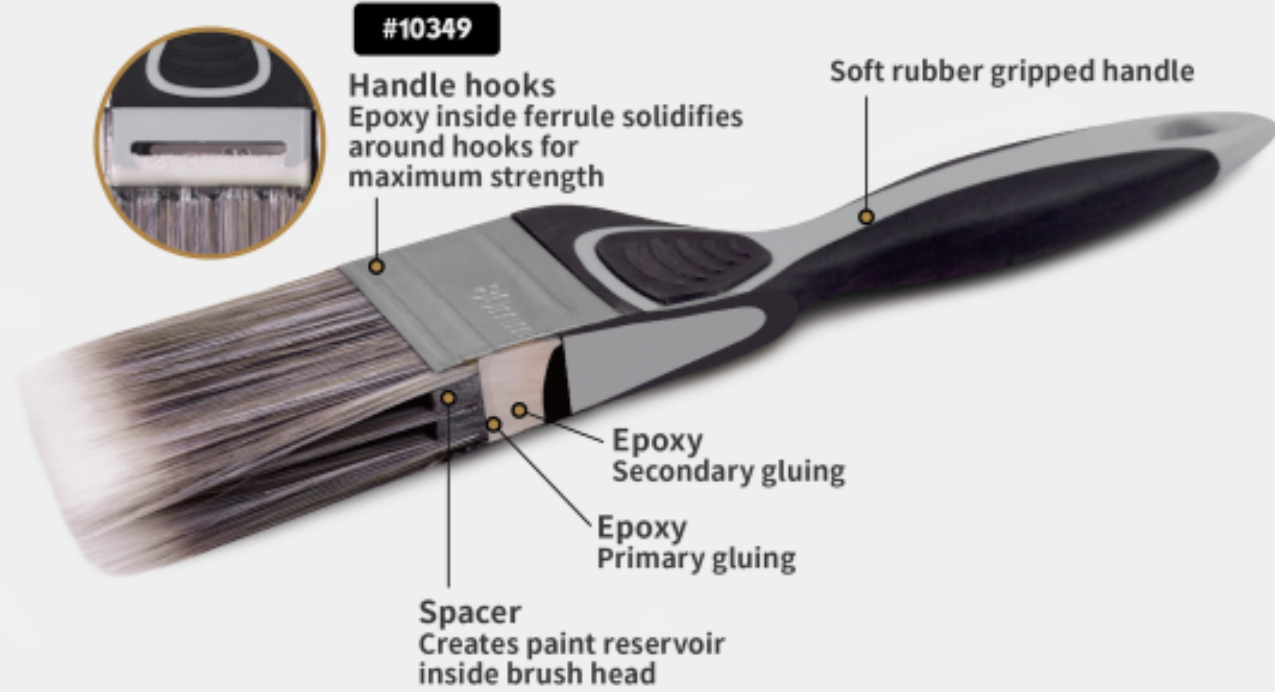

BT1000 Series

UK.PAT: 6139820/BR.PAT: 2020300720827

- Best with latex paint
- Stainless steel ferrule
- 100% Solid Round Tapered filament
- Soft rubber gripped handle

Item	#10729	#10344	#10345	#10346	#10347	#10348
Heading	12mm Flat	20mm Flat	30mm Flat	40mm Flat	50mm Flat	65mm Flat

Item	#10349	#10650
Heading	80mm Flat	100mm Flat

BX1000 Series

UK.PAT: 6139820/BR.PAT: 2020300720827

- For use with all paints
- Stainless steel ferrule
- Smooth-X Fine diameter Solid Round Tapered filament
- Soft rubber gripped handle

Item	#10730	#10597	#10598	#10599	#10600	#10601
Heading	12mm Flat	20mm Flat	30mm Flat	40mm Flat	50mm Flat	65mm Flat

Item	#10602	#10651
Heading	80mm Flat	100mm Flat

DETAIL PRO™ PT 1000 Series

CN.PAT: 2020301922686

- Best with latex paint
- Stainless steel ferrule
- Solid Round Tapered filament
- Short rubber gripped handle

Item	#10594	#10289
Heading	18mm Round detail brush	2" Angular paint brush

DETAIL PRO™ PT 1000 Series

CN.PAT: 2020301922686

- Best with latex paint
- Seamless aluminum ferrule
- Solid round tapered filament
- Short rubber gripped handle

Item	#10591	#10592
Heading	Triangular detail brush	Square detail brush

DETAIL PRO™ PT 1000 Series

CN.PAT: 2021302842607

- Best with latex paint
- Seamless aluminum ferrule
- Solid round tapered filament
- Rubber gripped handle

Item	#10246	#10247
Heading	Square Brush	Triangle Brush