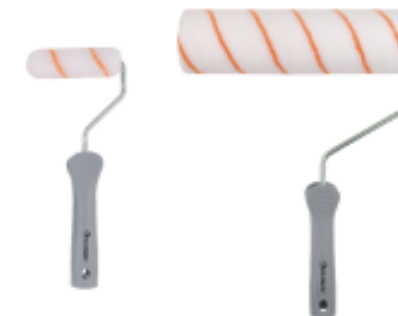

Roller:

Item	#60269 EU	#60273 EU
length	100mm (4")	230mm (9")
Roller frame	6mm	6mm
Nap	12mm (1/2")	

PAINT PAL™

CN.PAT: 2022306278694

- •Put your roller sleeve inside this sealed case to keep it wet, safer and easier to transport

Item	#20078	#80650
Heading	Roller case up to 11cm roller	Roller case up to 24cm roller